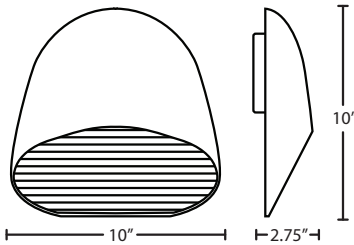

DIFFUSER

Diffuser shall be handcrafted Opal Matte glass, black or white outer with horizontal cut lines for effect. 10" L x 10" H x 2.75" D

CONSTRUCTION

Stamped aluminum fitter is powder coated white. Glass is secured by stainless steel set screws.

MOUNTING

Installs directly to a 4" octagonal outlet box. 75°C supply wire required for incandescent lamping.

LABELS

UL or ETL Listed. Suitable for Wet Locations (interior or exterior use).

WHITE (TOROWH) & BLACK (TOROBK)