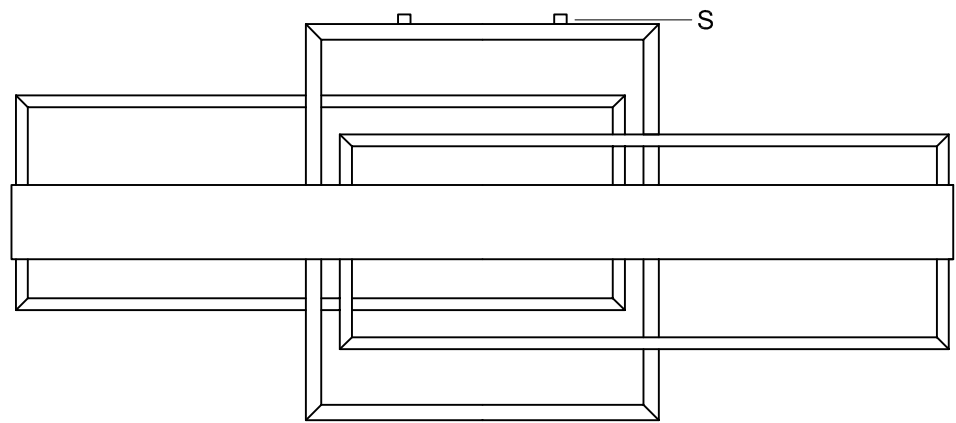

B,C,G & X
(NOT FURNISHED)
(NON FOURNIE)
(NO INCLUIDA)