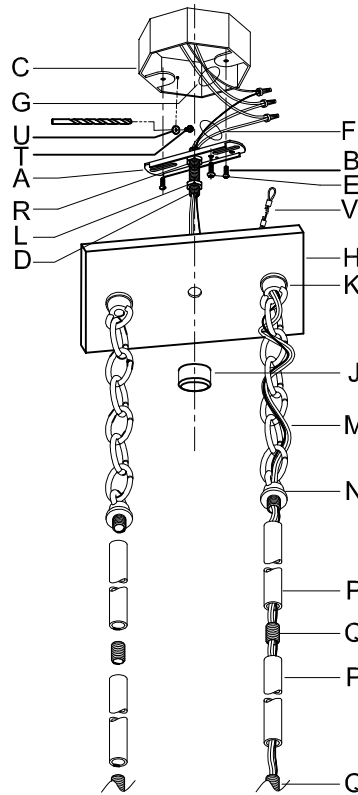

CAUTION: Read instructions carefully and turn electricity off at main circuit breaker panel before beginning installation.

400170

WARNING - If any Special Control Devices are used with this Fixture, Follow the Instructions Carefully to assure full compliance with N.E.C. requirements. If there are any questions, contact a Qualified Electrical Contractor.

CAUTION - All glass is fragile, use care when handling Glass component(s) and or Lamp(s).

ASSEMBLY STEPS:

MODE D'ASSEMBLAGE:

PASOS PARA ENSAMBLAR:

1. #29 (Ø.136) (3.5mm)
2.  → C
3. T,U,V → C
4. D,E → A
5. B,A → C
6. L → D
7. M → N,K 
8. F → N,M,K,H
9. F → G 
10. H,J → D
11. N → P
12. P → Q
13. Q → S
14. X → W

B,C,G & X
(NOT FURNISHED)
(NON FOURNIE)
(NO INCLUIDA)

Instructions d'Assemblage et Installation

MISE EN GARDE: Lire les instructions avec soin et couper le courant au disjoncteur central avant de commencer l'installation.