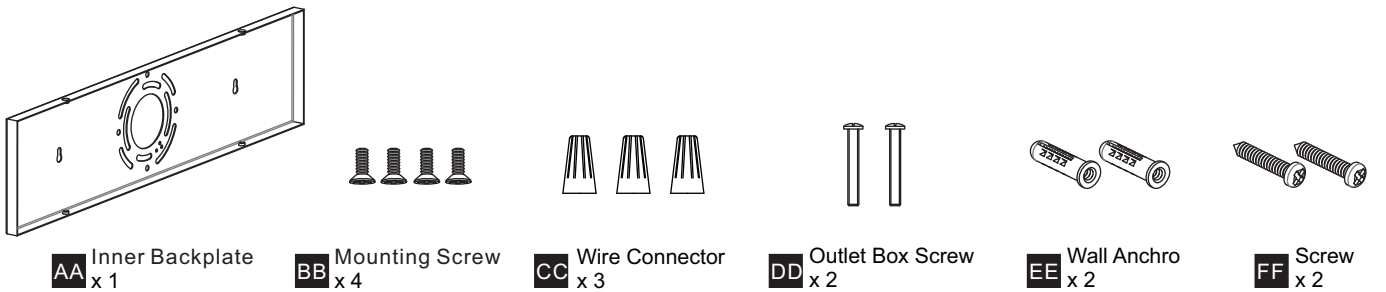

MOUNTING HARDWARE