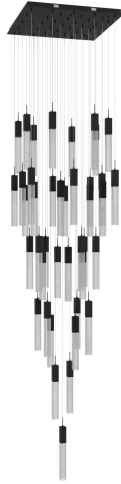

# AVE

L I G H T I N G

## Item#: HF1903-41-GL-BK-SNW

Product Type MULTI PORT PENDANT  
Collection Name THE ORIGINAL GLACIER COLLECTION  
Finish BLACK  
Length-Ext. 36 in.  
Width 36 in.  
Height 174 in.  
Weight 287 lbs  
Voltage 120  
Lumens 11480  
Listing UL  
Light Source BULB  
Bulb Quantity 41  
Bulb Wattage 6.5  
Bulb Base Type GU10 LED  
Bulb Included YES  
Dimmable YES  
Sloped Install YES  
Warranty 1 YEAR LIMITED ELECTRICAL WARRANTY

COMPANY NAME:
DATE:
PROJECT NAME:
LOCATION:
APPROVED BY:
PRODUCT ITEM CODE: HF1903-41-GL-BK-SNW