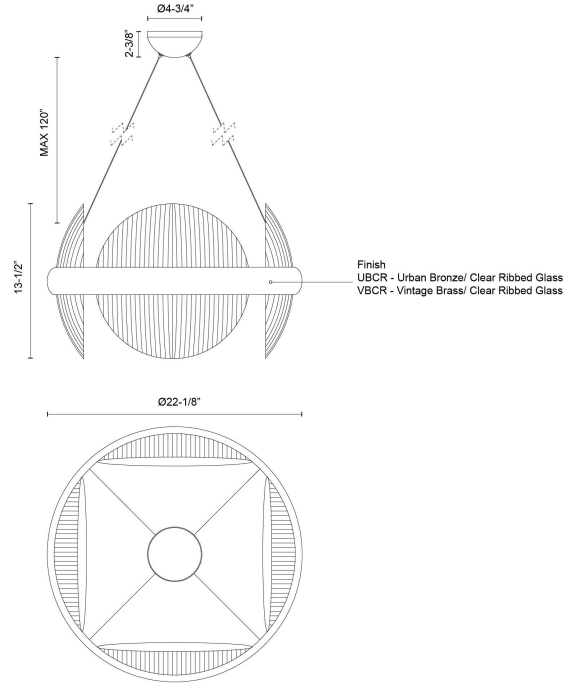

Taurus 22-in Chandelier

Model	Color Temperature	Wattage	Voltage	Total Lumens	Delivered Lumens	Dimmer Support (Optional, Not Included)
CH13922 CH13922-UBCR-UNV CH13922-VBCR-UNV	3000K	32W	120-277V	2820lm	1170lm* (UBCR) 1280lm* (VBCR)	TRIAC/ELV

SPECIFICATION DETAILS

Fixture Dimensions	D22-1/8" x H13-1/2"
Canopy Dimensions	D4-3/4" x H2-3/8"
Minimum Hang Height	30"
Location	Dry
Dimming Range	100% - 10%
Glass Details	Clear Ribbed Glass
Illumination Direction	Omni-directional
Light Source/Life	LED (50,000 hours) 90CRI
Material	Aluminum, Glass
Slopped Ceiling Adaptable	Yes
Shade Details	Clear Ribbed Glass Shade
Wire Length	120"
Wire Style	Black Wire
Compliance	ETL Certified: Yes CEC Title 24: Yes