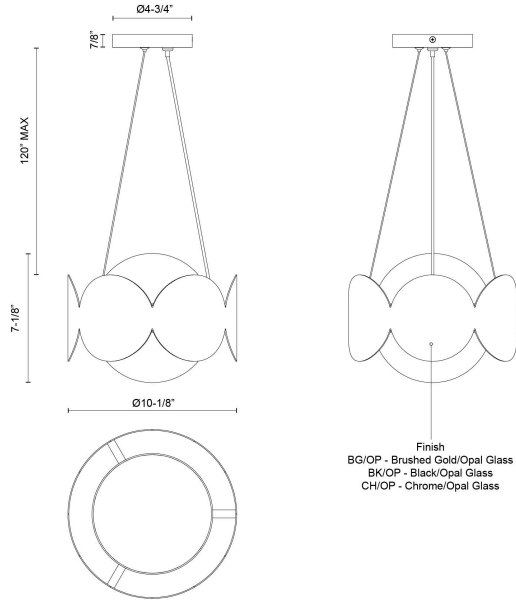

Ciel 10-in Chandelier

Model	Bulbs (not included)	Wattage (or equivalent)
CH59810 CH59810-BG/OP CH59810-BK/OP CH59810-CH/OP	1 x E26	60W

The Ciel collection brings an energetic charm with its punched circular metal ring encasing a glowing opal globe. This celestial-inspired design strikes a balance between modern and transitional styles, making it a radiant choice for a variety of interiors.

SPECIFICATION DETAILS

Fixture Dimensions	D10-1/8" x H7-1/8"
Canopy Dimensions	D4-3/4" x H7/8"
Minimum Hang Height	15"
Location	Dry
Glass Details	Opal Glass
Illumination Direction	Up/Down
Light Source/Life	Socket
Material	Steel, Glass
Slopped Ceiling Adaptable	Yes
Shade Details	Steel Shade
Wire Length	120"
Wire Style	Black Wire
Compliance	UL Certified: Yes